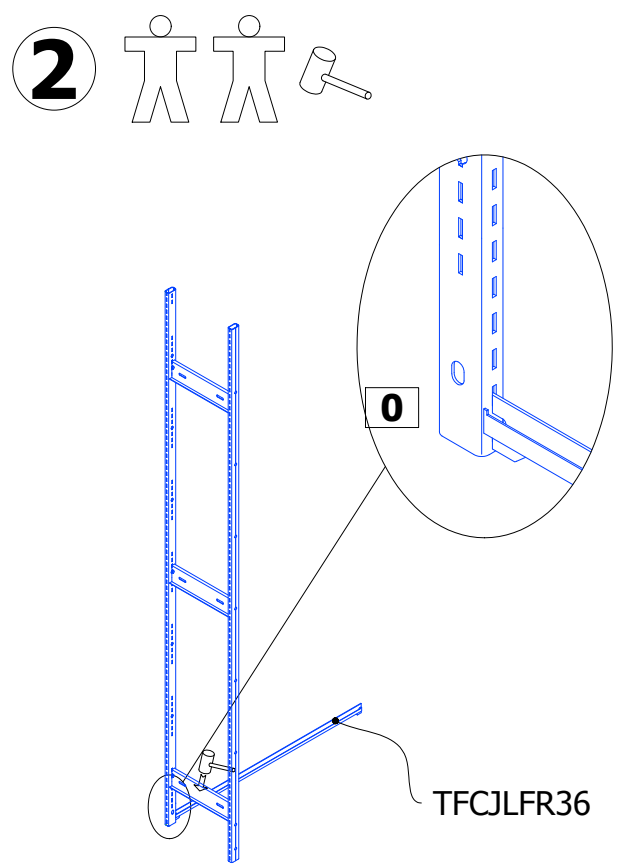

TRIMLINE LATERAL FILES OFFICE SHELVING - TLLAT893612S

5

ONE EMPTY NOTCH AT THE TOP AND THEN TWO BEAMS

TFCJLFR36

6

MELAMINE 915x305

7

6mm hole for no10 screw

40 x 20 plastic insert with M8 thread

M8 x 35 Bolt  
M8 Washer  
Cable cleat with Ø8mm hole  
19mm Round insert

FLOOR FIX WITH SM FEET

TRIMLINE LATERAL FILES OFFICE SHELVING - TLLAT893614S

5

ONE EMPTY NOTCH AT THE TOP AND THEN TWO BEAMS

TFCJLFR36

6

MELAMINE 915x361

7

6mm hole for no10 screw

40 x 20 plastic insert with M8 thread

M8 x 35 Bolt  
M8 Washer  
Cable cleat with Ø8mm hole  
19mm Round insert

FLOOR FIX WITH SM FEET