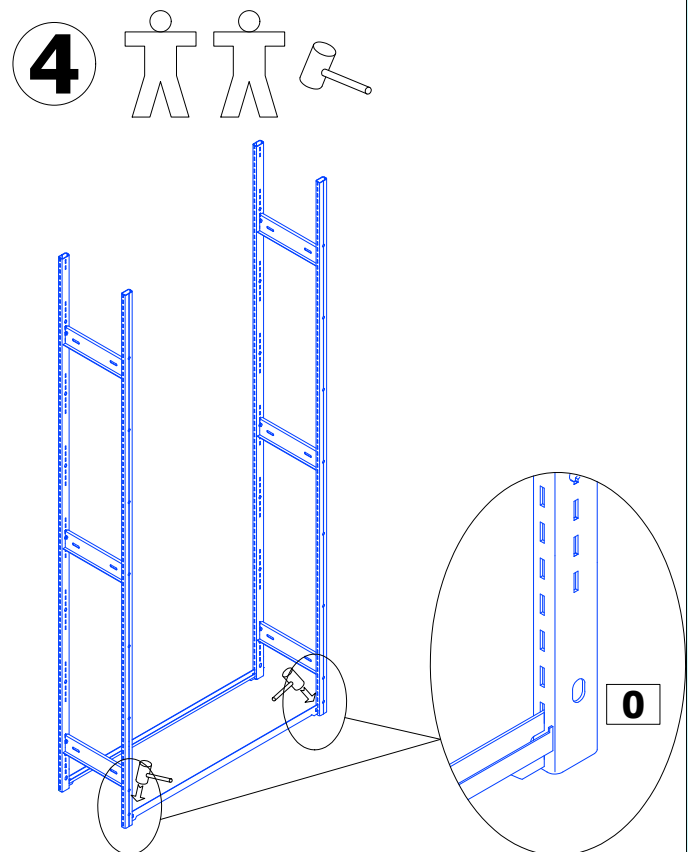

TRIMLINE LATERAL FILES OFFICE SHELVING - TLLAT893612S

5

ONE EMPTY NOTCH AT THE TOP AND THEN TWO BEAMS

TFCJLFR36

6

MELAMINE 915x305

7

6mm hole for no10 screw

40 x 20 plastic insert with M8 thread

M8 x 35 Bolt  
M8 Washer  
Cable cleat with Ø8mm hole  
19mm Round insert

FLOOR FIX WITH SM FEET

TRIMLINE LATERAL FILES OFFICE SHELVING - TLLAT893614S

5

ONE EMPTY NOTCH AT THE TOP AND THEN TWO BEAMS

TFCJLFR36

6

MELAMINE 915x361

7

6mm hole for no10 screw

40 x 20 plastic insert with M8 thread

M8 x 35 Bolt  
M8 Washer  
Cable cleat with Ø8mm hole  
19mm Round insert

FLOOR FIX WITH SM FEET