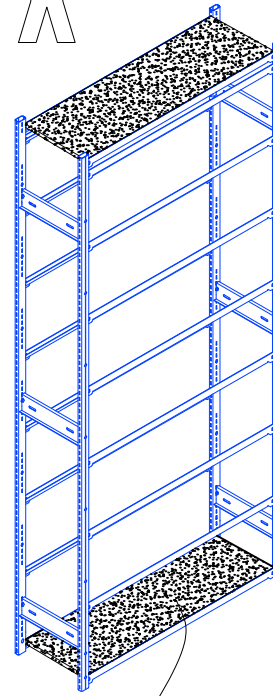

TRIMLINE LATERAL FILES OFFICE SHELVING - TLLAT893612S

5

ONE EMPTY NOTCH AT THE TOP AND THEN TWO BEAMS

TFCJLFR36

6

MELAMINE 915x305

7

6mm hole for no10 screw

40 x 20 plastic insert with M8 thread

M8 x 35 Bolt  
M8 Washer  
Cable cleat with Ø8mm hole  
19mm Round insert

FLOOR FIX WITH SM FEET

TRIMLINE LATERAL FILES OFFICE SHELVING - TLLAT893614S

5

ONE EMPTY NOTCH AT THE TOP AND THEN TWO BEAMS

TFCJLFR36

6

MELAMINE 915x361

7

6mm hole for no10 screw

40 x 20 plastic insert with M8 thread

M8 x 35 Bolt  
M8 Washer  
Cable cleat with Ø8mm hole  
19mm Round insert

FLOOR FIX WITH SM FEET