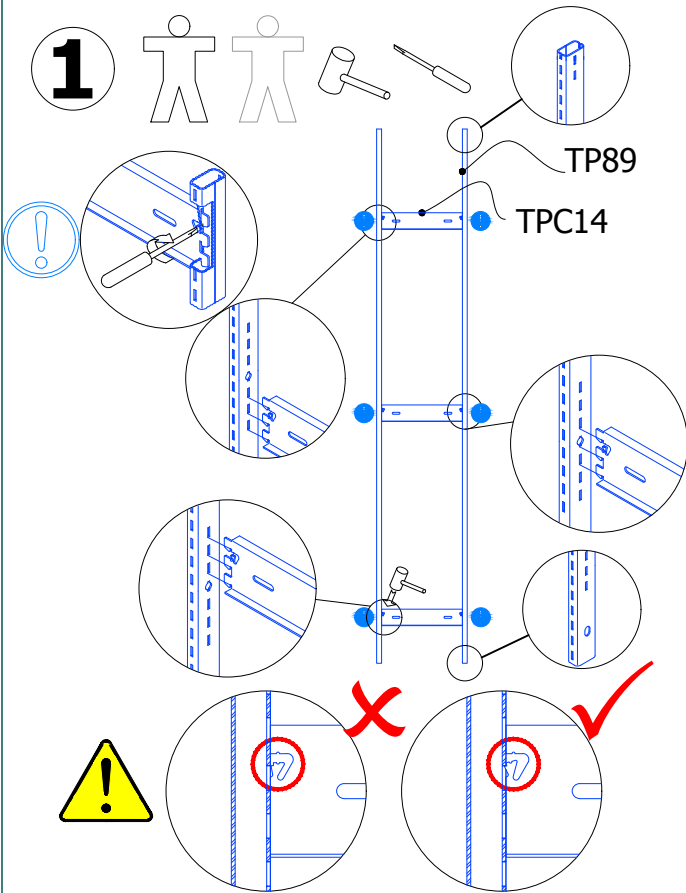

TRIMLINE LATERAL FILES OFFICE SHELVING - TLLAT893612S

5

ONE EMPTY NOTCH AT THE TOP AND THEN TWO BEAMS

TFCJLFR36

6

MELAMINE 915x305

7

6mm hole for no10 screw

40 x 20 plastic insert with M8 thread

M8 x 35 Bolt  
M8 Washer  
Cable cleat with Ø8mm hole  
19mm Round insert

FLOOR FIX WITH SM FEET

TRIMLINE LATERAL FILES OFFICE SHELVING - TLLAT893614S

5

ONE EMPTY NOTCH AT THE TOP AND THEN TWO BEAMS

TFCJLFR36

6

MELAMINE 915x361

7

6mm hole for no10 screw

40 x 20 plastic insert with M8 thread

M8 x 35 Bolt  
M8 Washer  
Cable cleat with Ø8mm hole  
19mm Round insert

FLOOR FIX WITH SM FEET