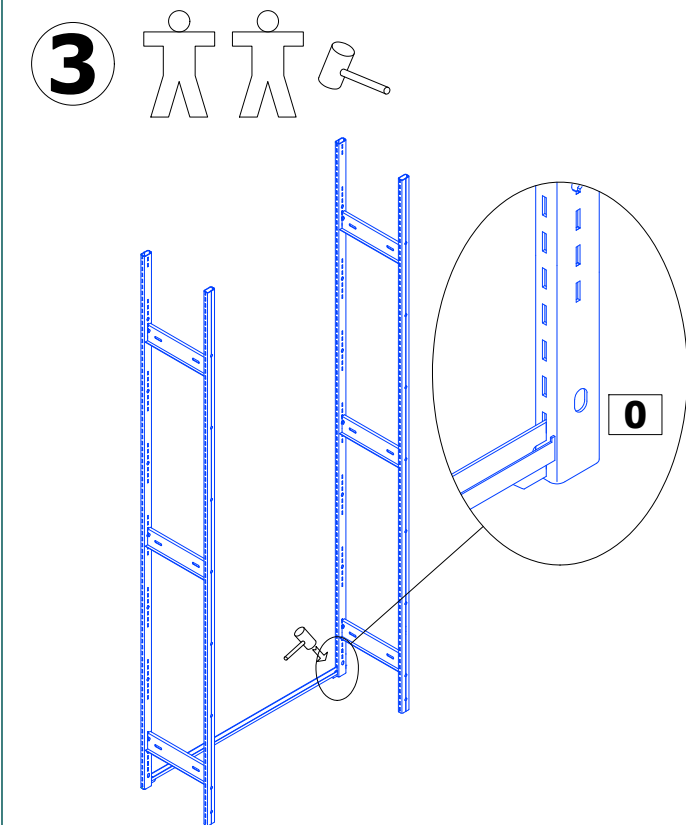

TRIMLINE LATERAL FILES OFFICE SHELVING - TLLAT893612S

5

ONE EMPTY NOTCH AT THE TOP AND THEN TWO BEAMS

TFCJLFR36

6

MELAMINE 915x305

7

6mm hole for no10 screw

40 x 20 plastic insert with M8 thread

M8 x 35 Bolt  
M8 Washer  
Cable cleat with Ø8mm hole  
19mm Round insert

FLOOR FIX WITH SM FEET

TRIMLINE LATERAL FILES OFFICE SHELVING - TLLAT893614S

5

ONE EMPTY NOTCH AT THE TOP AND THEN TWO BEAMS

TFCJLFR36

6

MELAMINE 915x361

7

6mm hole for no10 screw

40 x 20 plastic insert with M8 thread

M8 x 35 Bolt  
M8 Washer  
Cable cleat with Ø8mm hole  
19mm Round insert

FLOOR FIX WITH SM FEET