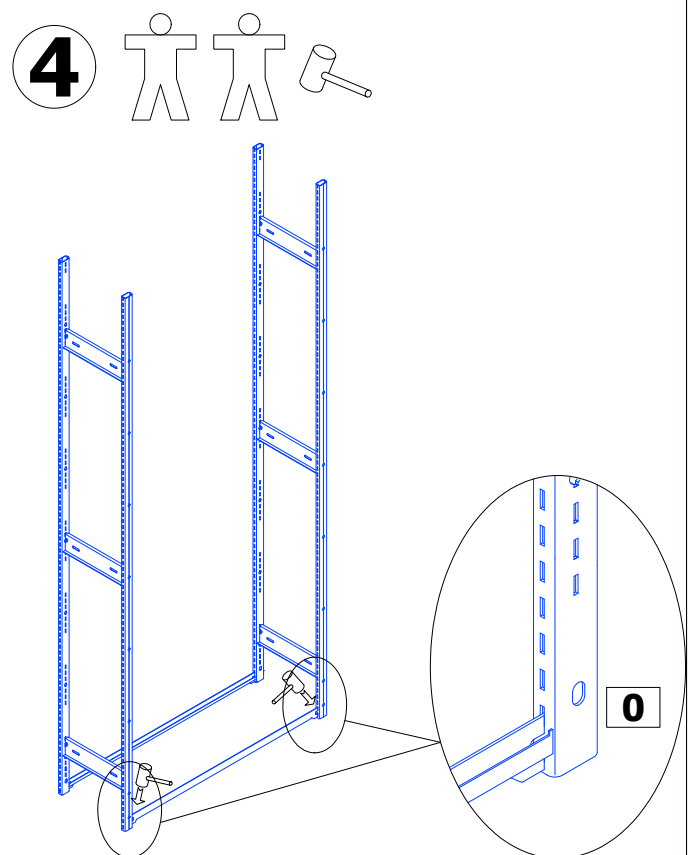

TRIMLINE LATERAL FILES OFFICE SHELVING - TLLAT893612S

5

ONE EMPTY NOTCH AT THE TOP AND THEN TWO BEAMS

TFCJLFR36

6

MELAMINE 915x305

7

6mm hole for no10 screw

40 x 20 plastic insert with M8 thread

M8 x 35 Bolt  
M8 Washer  
Cable cleat with Ø8mm hole  
19mm Round insert

FLOOR FIX WITH SM FEET

TRIMLINE LATERAL FILES OFFICE SHELVING - TLLAT893614S

5

ONE EMPTY NOTCH AT THE TOP AND THEN TWO BEAMS

TFCJLFR36

6

MELAMINE 915x361

7

6mm hole for no10 screw

40 x 20 plastic insert with M8 thread

M8 x 35 Bolt  
M8 Washer  
Cable cleat with Ø8mm hole  
19mm Round insert

FLOOR FIX WITH SM FEET