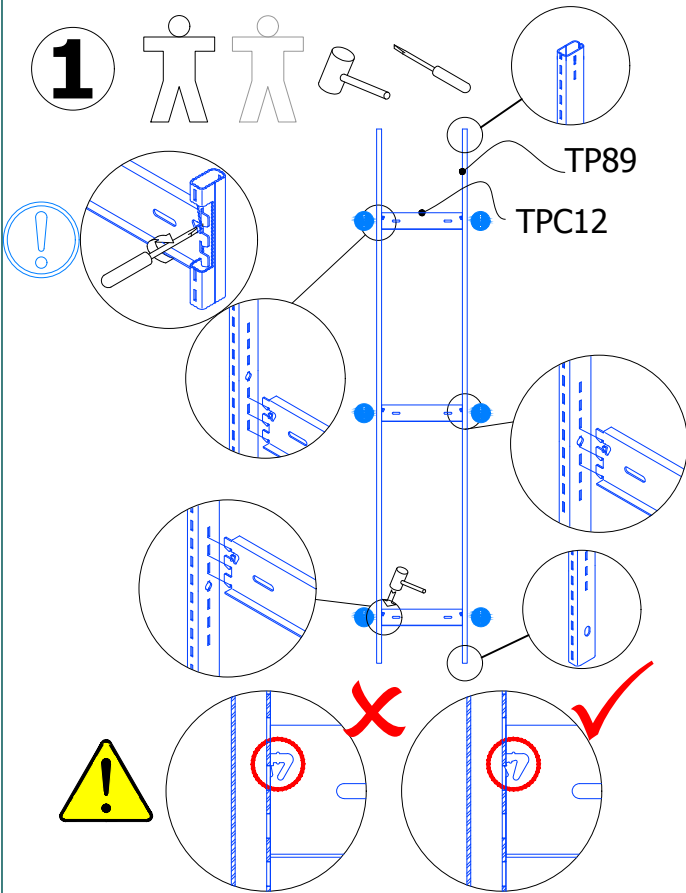

TRIMLINE LATERAL FILES OFFICE SHELVING - TLLAT893612S

5

ONE EMPTY NOTCH AT THE TOP AND THEN TWO BEAMS

TFCJLFR36

6

MELAMINE 915x305

7

6mm hole for no10 screw

40 x 20 plastic insert with M8 thread

M8 x 35 Bolt  
M8 Washer  
Cable cleat with Ø8mm hole  
19mm Round insert

FLOOR FIX WITH SM FEET

TRIMLINE LATERAL FILES OFFICE SHELVING - TLLAT893614S

5

ONE EMPTY NOTCH AT THE TOP AND THEN TWO BEAMS

TFCJLFR36

6

MELAMINE 915x361

7

6mm hole for no10 screw

40 x 20 plastic insert with M8 thread

M8 x 35 Bolt  
M8 Washer  
Cable cleat with Ø8mm hole  
19mm Round insert

FLOOR FIX WITH SM FEET