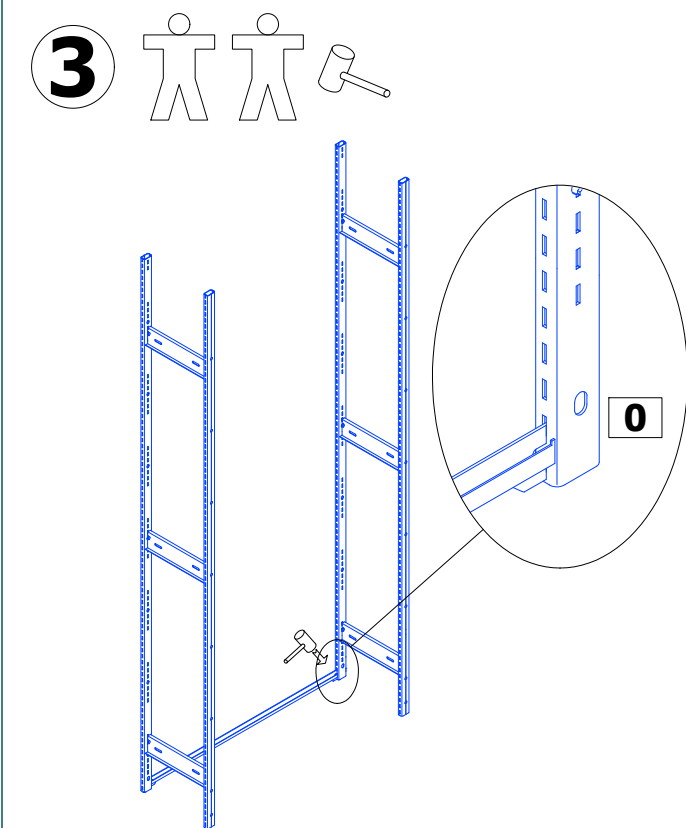

TRIMLINE LATERAL FILES OFFICE SHELVING - TLLAT893612S

5

ONE EMPTY NOTCH AT THE TOP AND THEN TWO BEAMS

TFCJLFR36

6

MELAMINE 915x305

7

6mm hole for no10 screw

40 x 20 plastic insert with M8 thread

M8 x 35 Bolt  
M8 Washer  
Cable cleat with Ø8mm hole  
19mm Round insert

FLOOR FIX WITH SM FEET

TRIMLINE LATERAL FILES OFFICE SHELVING - TLLAT893614S

5

ONE EMPTY NOTCH AT THE TOP AND THEN TWO BEAMS

TFCJLFR36

6

MELAMINE 915x361

7

6mm hole for no10 screw

40 x 20 plastic insert with M8 thread

M8 x 35 Bolt  
M8 Washer  
Cable cleat with Ø8mm hole  
19mm Round insert

FLOOR FIX WITH SM FEET