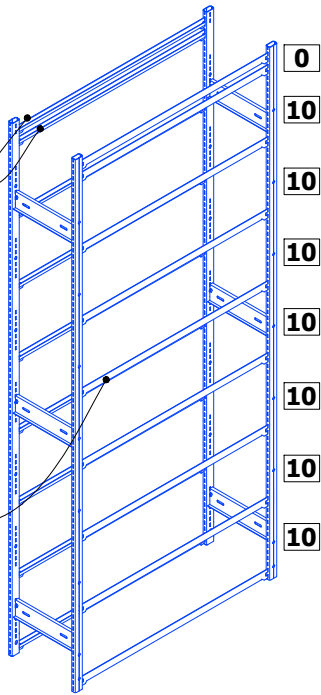

TRIMLINE LATERAL FILES OFFICE SHELVING - TLLAT893612S

5

ONE EMPTY NOTCH AT THE TOP AND THEN TWO BEAMS

TFCJLFR36

6

MELAMINE 915x305

7

6mm hole for no10 screw

40 x 20 plastic insert with M8 thread

M8 x 35 Bolt  
M8 Washer  
Cable cleat with Ø8mm hole  
19mm Round insert

FLOOR FIX WITH SM FEET

TRIMLINE LATERAL FILES OFFICE SHELVING - TLLAT893614S

5

ONE EMPTY NOTCH AT THE TOP AND THEN TWO BEAMS

TFCJLFR36

6

MELAMINE 915x361

7

6mm hole for no10 screw

40 x 20 plastic insert with M8 thread

M8 x 35 Bolt  
M8 Washer  
Cable cleat with Ø8mm hole  
19mm Round insert

FLOOR FIX WITH SM FEET