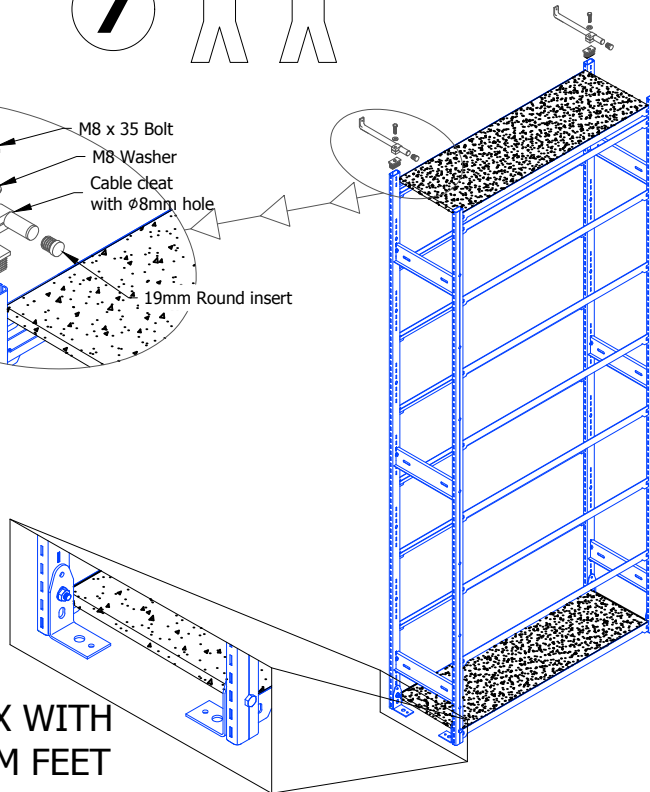

TRIMLINE LATERAL FILES OFFICE SHELVING - TLLAT893612S

5

ONE EMPTY NOTCH AT THE TOP AND THEN TWO BEAMS

TFCJLFR36

6

MELAMINE 915x305

7

6mm hole for no10 screw

40 x 20 plastic insert with M8 thread

M8 x 35 Bolt  
M8 Washer  
Cable cleat with Ø8mm hole  
19mm Round insert

FLOOR FIX WITH SM FEET

TRIMLINE LATERAL FILES OFFICE SHELVING - TLLAT893614S

5

ONE EMPTY NOTCH AT THE TOP AND THEN TWO BEAMS

TFCJLFR36

6

MELAMINE 915x361

7

6mm hole for no10 screw

40 x 20 plastic insert with M8 thread

M8 x 35 Bolt  
M8 Washer  
Cable cleat with Ø8mm hole  
19mm Round insert

FLOOR FIX WITH SM FEET