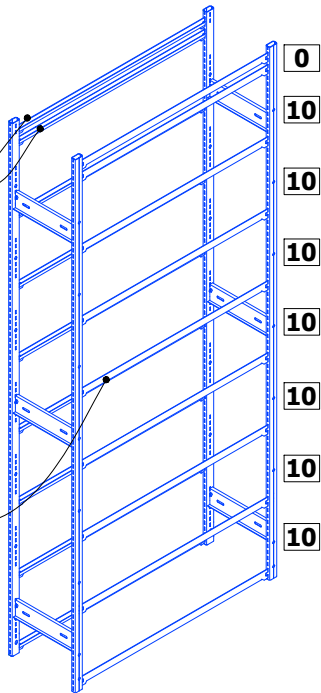

TRIMLINE LATERAL FILES OFFICE SHELVING - TLLAT893612S

5

ONE EMPTY NOTCH AT THE TOP AND THEN TWO BEAMS

TFCJLFR36

6

MELAMINE 915x305

7

6mm hole for no10 screw

40 x 20 plastic insert with M8 thread

M8 x 35 Bolt  
M8 Washer  
Cable cleat with Ø8mm hole  
19mm Round insert

FLOOR FIX WITH SM FEET

TRIMLINE LATERAL FILES OFFICE SHELVING - TLLAT893614S

5

ONE EMPTY NOTCH AT THE TOP AND THEN TWO BEAMS

TFCJLFR36

6

MELAMINE 915x361

7

6mm hole for no10 screw

40 x 20 plastic insert with M8 thread

M8 x 35 Bolt  
M8 Washer  
Cable cleat with Ø8mm hole  
19mm Round insert

FLOOR FIX WITH SM FEET